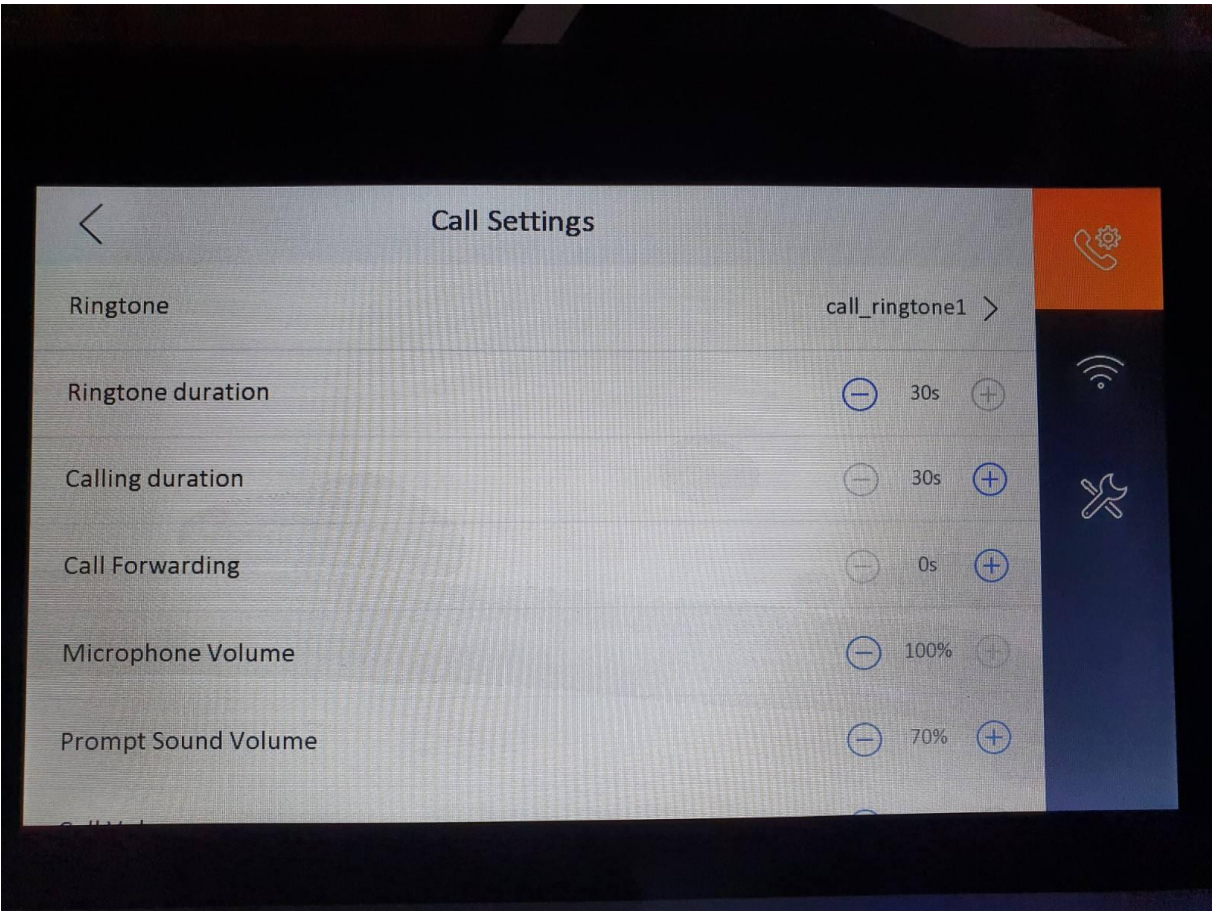

Hikvision indoor monitor setup with IP VarioBell intercom

VOIP Account Setting

User name	Please enter the user name
Phone Number	Please enter your number
Registered username	Please enter your user name
Password	Please enter the password
Domain	Please enter the SIP server domain
Port No.	5060
Expiration date	60