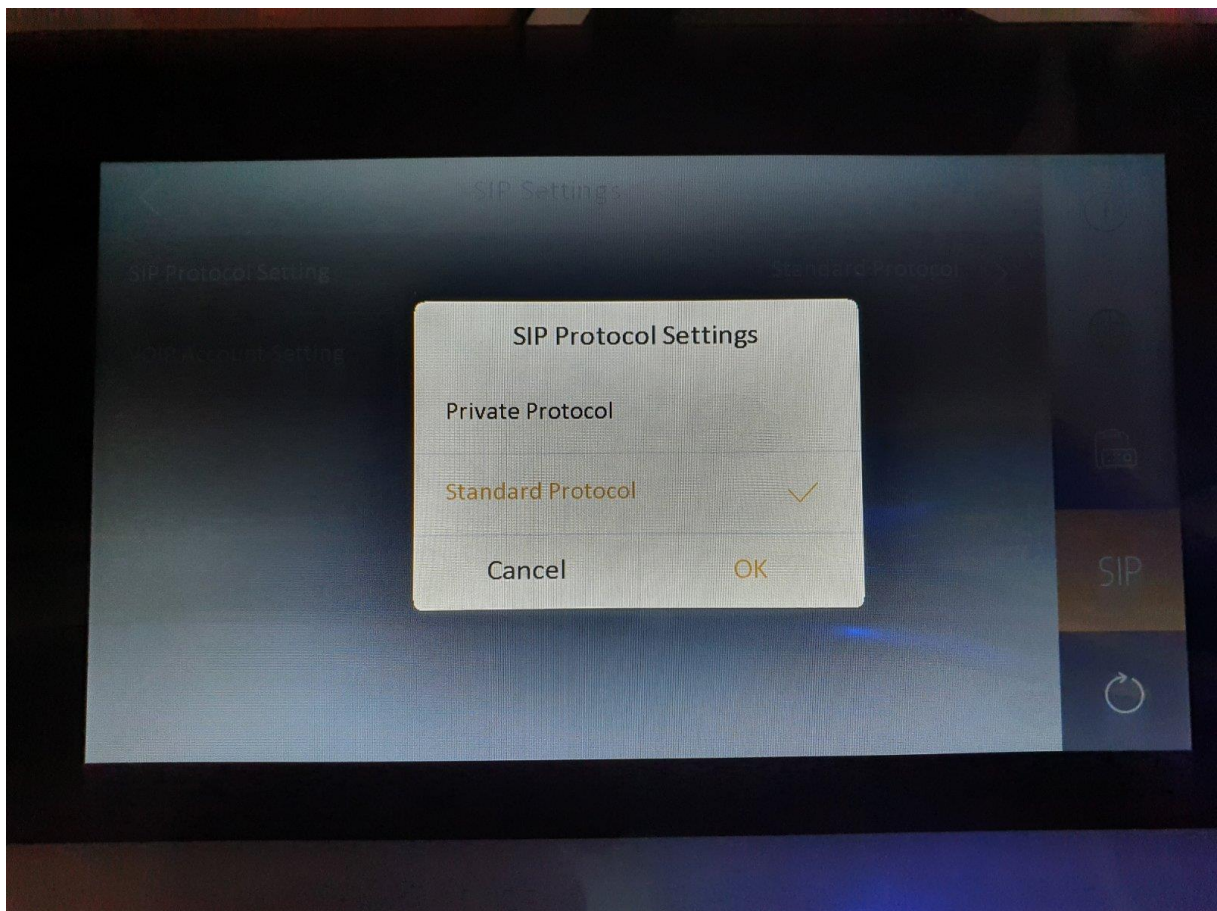

Hikvision indoor monitor setup with IP VarioBell intercom

VOIP Account Setting

User name	Please enter the user name
Phone Number	Please enter your number
Registered username	Please enter your user name
Password	Please enter the password
Domain	Please enter the SIP server domain
Port No.	5060
Expiration date	60