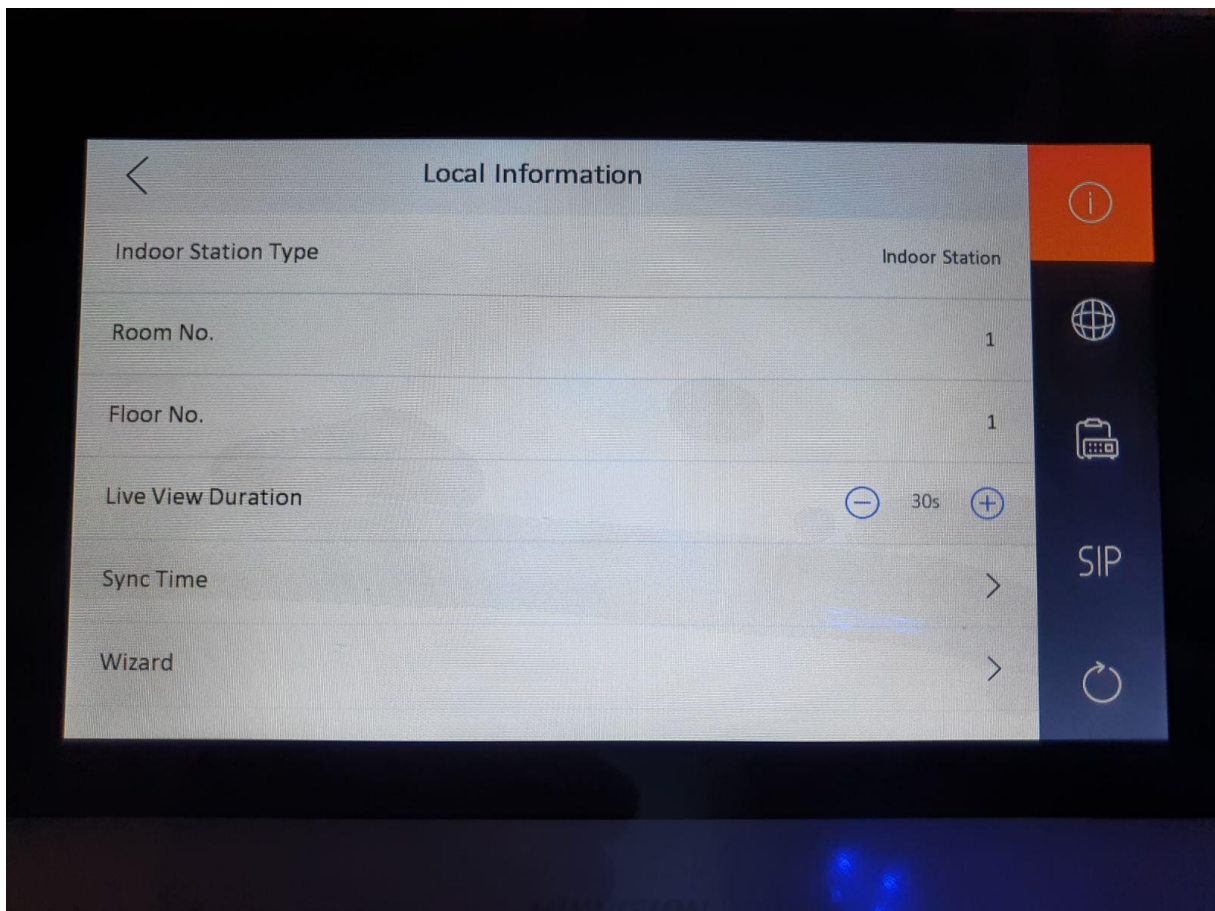

Hikvision indoor monitor setup with IP VarioBell intercom

VOIP Account Setting

User name	Please enter the user name
Phone Number	Please enter your number
Registered username	Please enter your user name
Password	Please enter the password
Domain	Please enter the SIP server domain
Port No.	5060
Expiration date	60

Device Management

Main Door Station (V Series)	192.168.1.251	
Center	192.168.1.251	
Master Station	0	

SIP