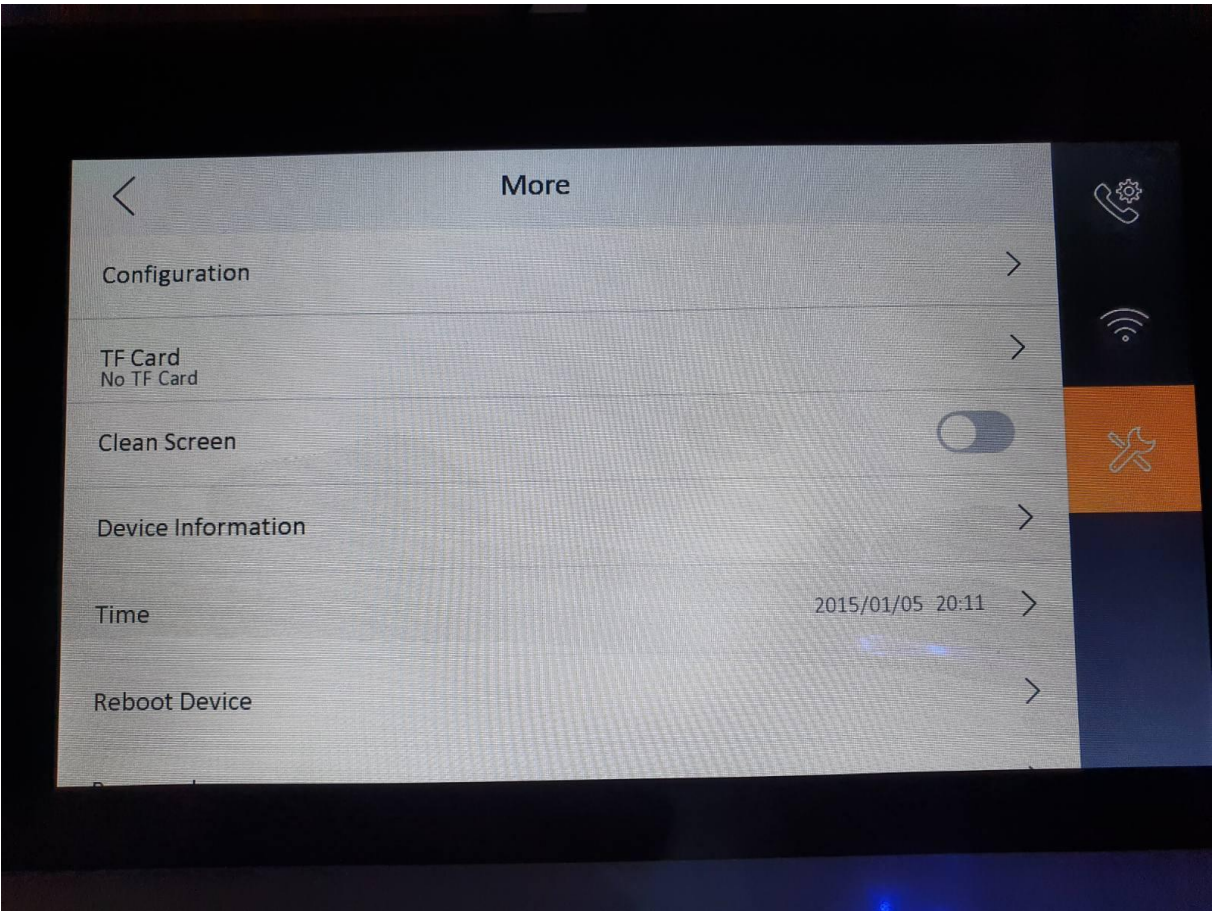

Hikvision indoor monitor setup with IP VarioBell intercom

VOIP Account Setting

User name	Please enter the user name
Phone Number	Please enter your number
Registered username	Please enter your user name
Password	Please enter the password
Domain	Please enter the SIP server domain
Port No.	5060
Expiration date	60

Device Management

Main Door Station (V Series)	192.168.1.251	
Center	192.168.1.251	
Master Station	0	

SIP