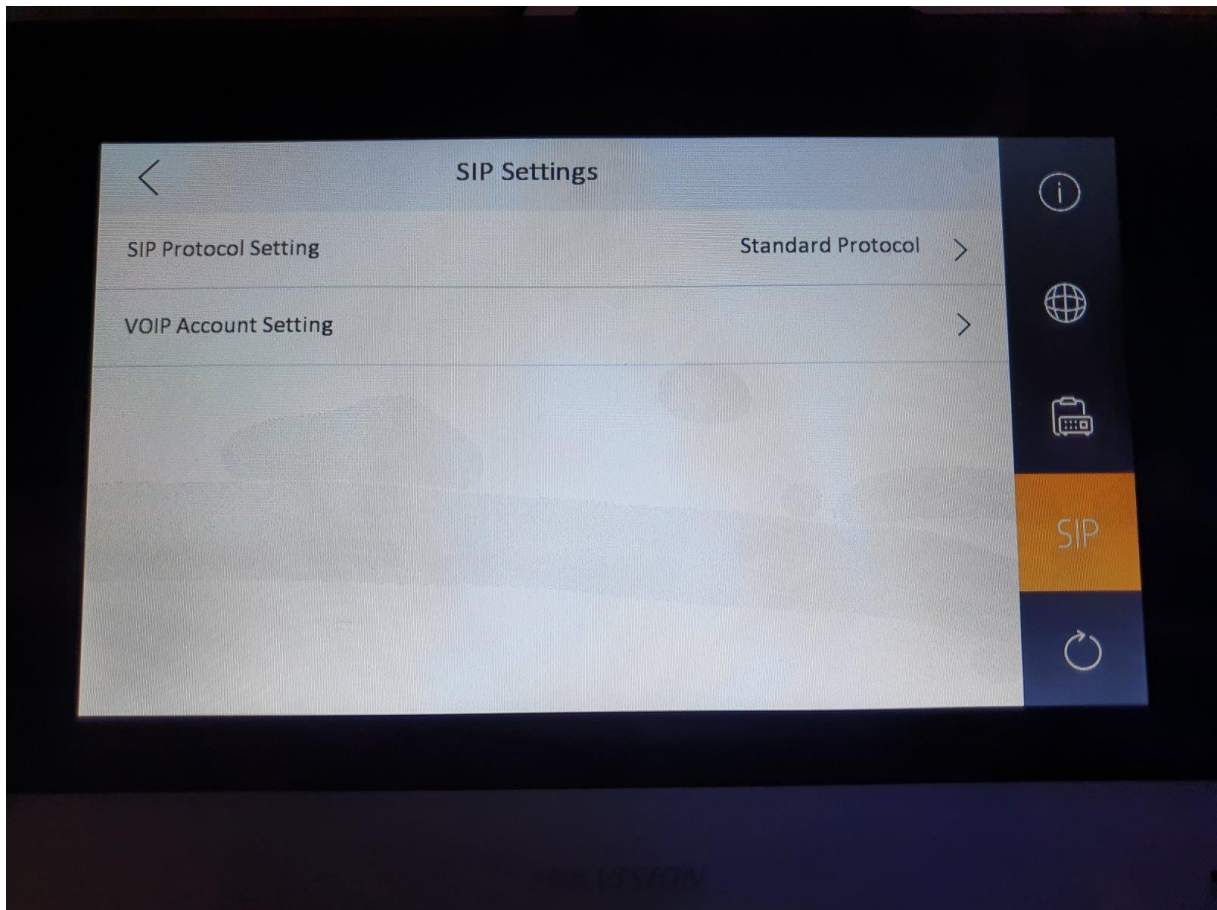

Hikvision indoor monitor setup with IP VarioBell intercom

VOIP Account Setting

User name	Please enter the user name
Phone Number	Please enter your number
Registered username	Please enter your user name
Password	Please enter the password
Domain	Please enter the SIP server domain
Port No.	5060
Expiration date	60

Device Management

Main Door Station (V Series)	192.168.1.251	
Center	192.168.1.251	
Master Station	0	

SIP