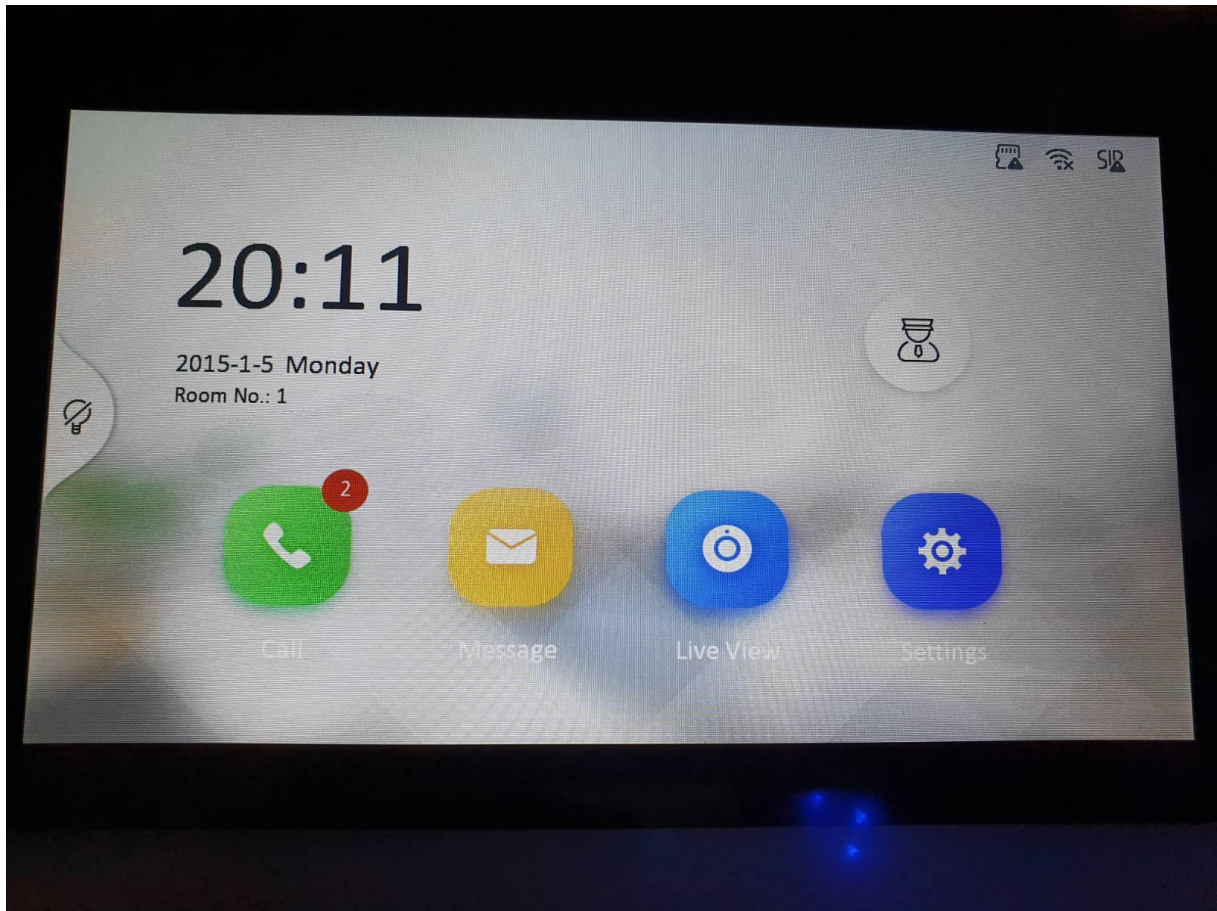

Hikvision indoor monitor setup with IP VarioBell intercom

VOIP Account Setting

User name	Please enter the user name
Phone Number	Please enter your number
Registered username	Please enter your user name
Password	Please enter the password
Domain	Please enter the SIP server domain
Port No.	5060
Expiration date	60

Device Management

Main Door Station (V Series)	192.168.1.251	
Center	192.168.1.251	
Master Station	0	

SIP