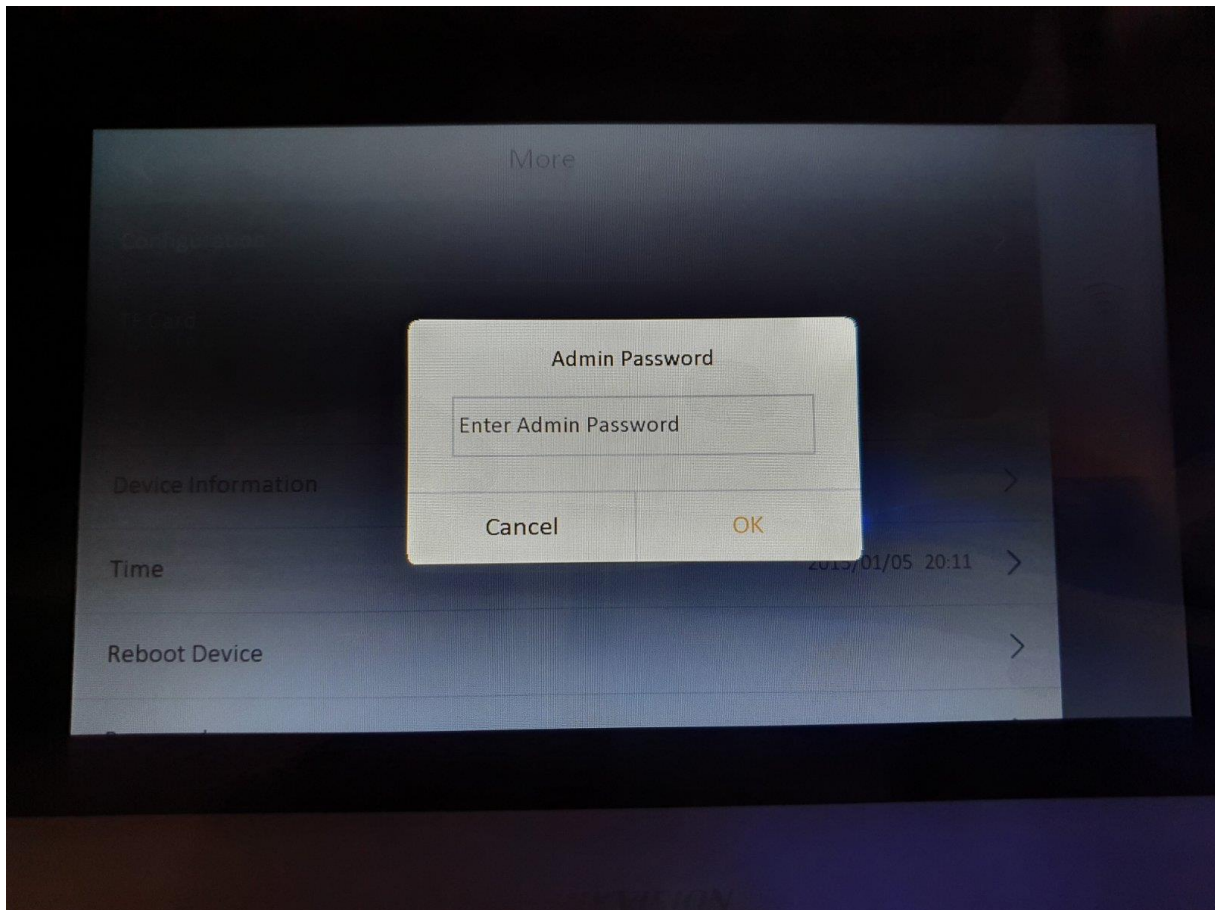

Hikvision indoor monitor setup with IP VarioBell intercom

VOIP Account Setting

User name	Please enter the user name
Phone Number	Please enter your number
Registered username	Please enter your user name
Password	Please enter the password
Domain	Please enter the SIP server domain
Port No.	5060
Expiration date	60

Device Management

Main Door Station (V Series)	192.168.1.251	
Center	192.168.1.251	
Master Station	0	

SIP